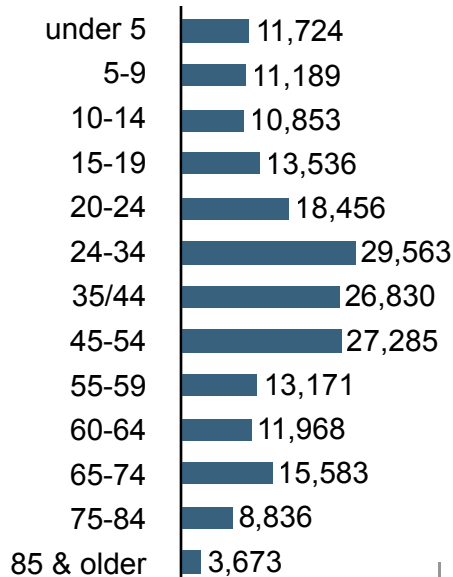

COUNTY PROPERTY TAX RATE 2011:
 46.5 CENTS

MEDIAN HOUSEHOLD INCOME 2009:
 \$44,334

INDUSTRIES PROVIDING EMPLOYMENT:
 EDUCATIONAL, HEALTH, SOCIAL SERVICE
 RETAIL
 ARTS, RECREATIONAL, FOOD
 CONSTRUCTION

AVERAGE HOME SALES PRICE 2011:
 \$247,874

Age Breakdown (2008)

Gender Breakdown (2010)

Population Growth